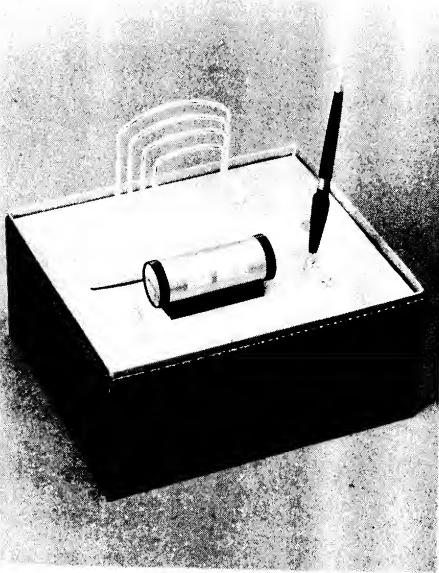

AVAILABLE IN PEDRARA WHITE & BELGIAN BLACK

309 - 256CC ROLL CALENDAR PEN — 52 RACK
— 42 OPENER